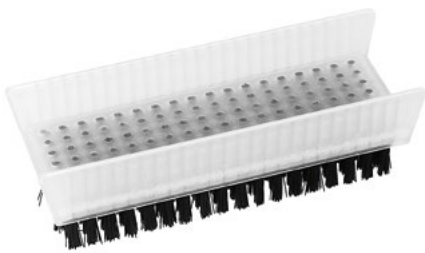

Cleaning Brush

Ø15/25mm,
320 x 70mm

300-215-112

Cleaning Brush

Ø15/25mm,
320 x 70mm

300-215-112

RZ Brush Dispenser
for 20 brushes with suspension hook
240 x 275 x 70mm 600-950-100

Cleaning Brush with plastic handle
10 pcs. / package
600-050-000