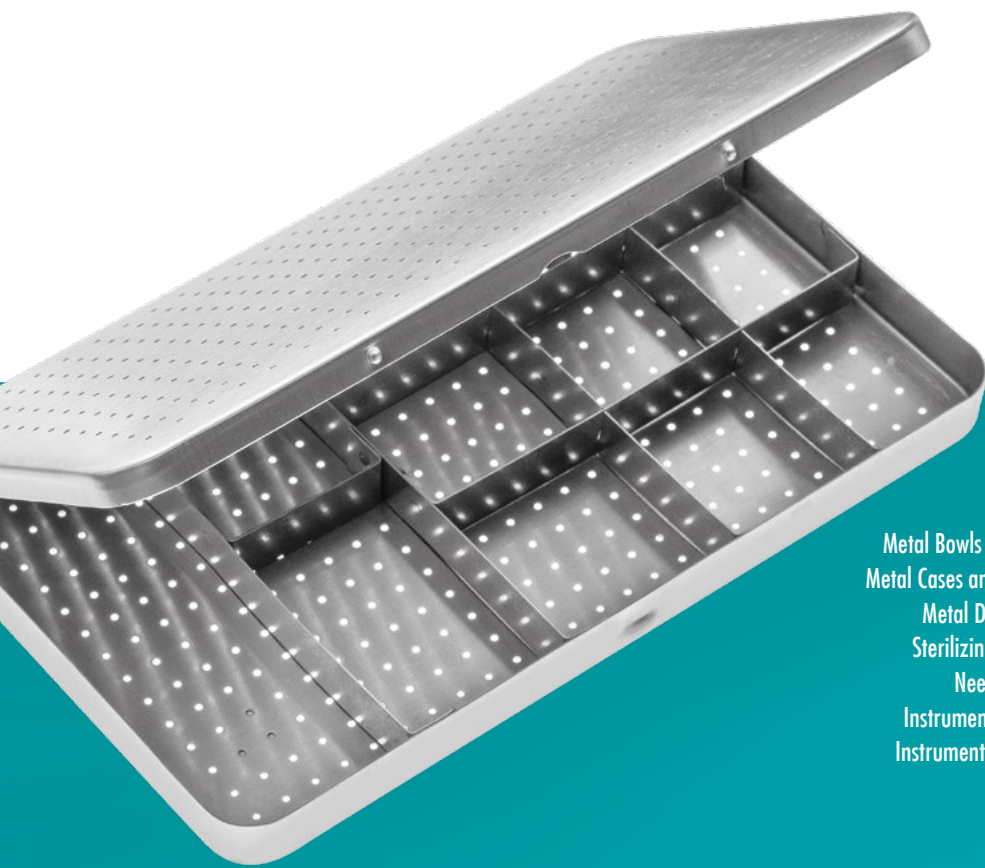

ACCESSORIES

Metal Bowls and Cups
Metal Cases and Tablets
Metal Dispensers
Sterilizing Forceps
Needle Cases
Instrument Holders
Instrument Cleaning